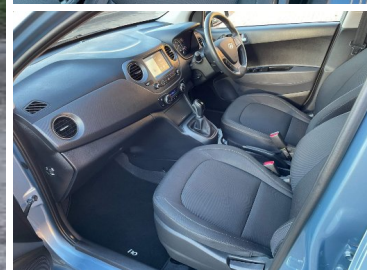

2017(67) Hyundai i10 PREMIUM SE 5-Door

£12,000

Engine: Petrol
Body: Hatchback
Gearbox: Automatic
Capacity: 1248cc
Colour: Blue
Mileage: 4,000
CO²: 139g/km
MPG: 47.9mpg
Top Speed: 101mph
BHP: 86bhp
Insurance Grp: 7D

Highline Autos
 Boston House
 Grove Business Park
 Wantage
 Oxfordshire, OX12 9FF

FULL MAIN DEALER SERVICE HISTORY

HEATED FRONT SEATS
 15IN ALLOY WHEELS

ALARM - THATCHAM CATEGORY 2

BLUETOOTH CONNECTIVITY

BOTTLE HOLDERS - FRONT
 CENTRE CONSOLE - FRONT AND REAR DOORS

CHROME EFFECT INTERIOR DOOR HANDLES

DOOR MIRROR INTEGRATED INDICATORS

DRIVER SEAT HEIGHT ADJUSTMENT

ESS - EMERGENCY STOP SIGNAL

ELECTRIC TILT AND SLIDE GLASS SUNROOF

ELECTRIC WINDOWS - FRONT

TOUCHSCREEN SATELLITE NAVIGATION 7IN - TMC - MAPCARE - LIVE SERVICES - ANDROID AUTO AND APPLE CARPLAY